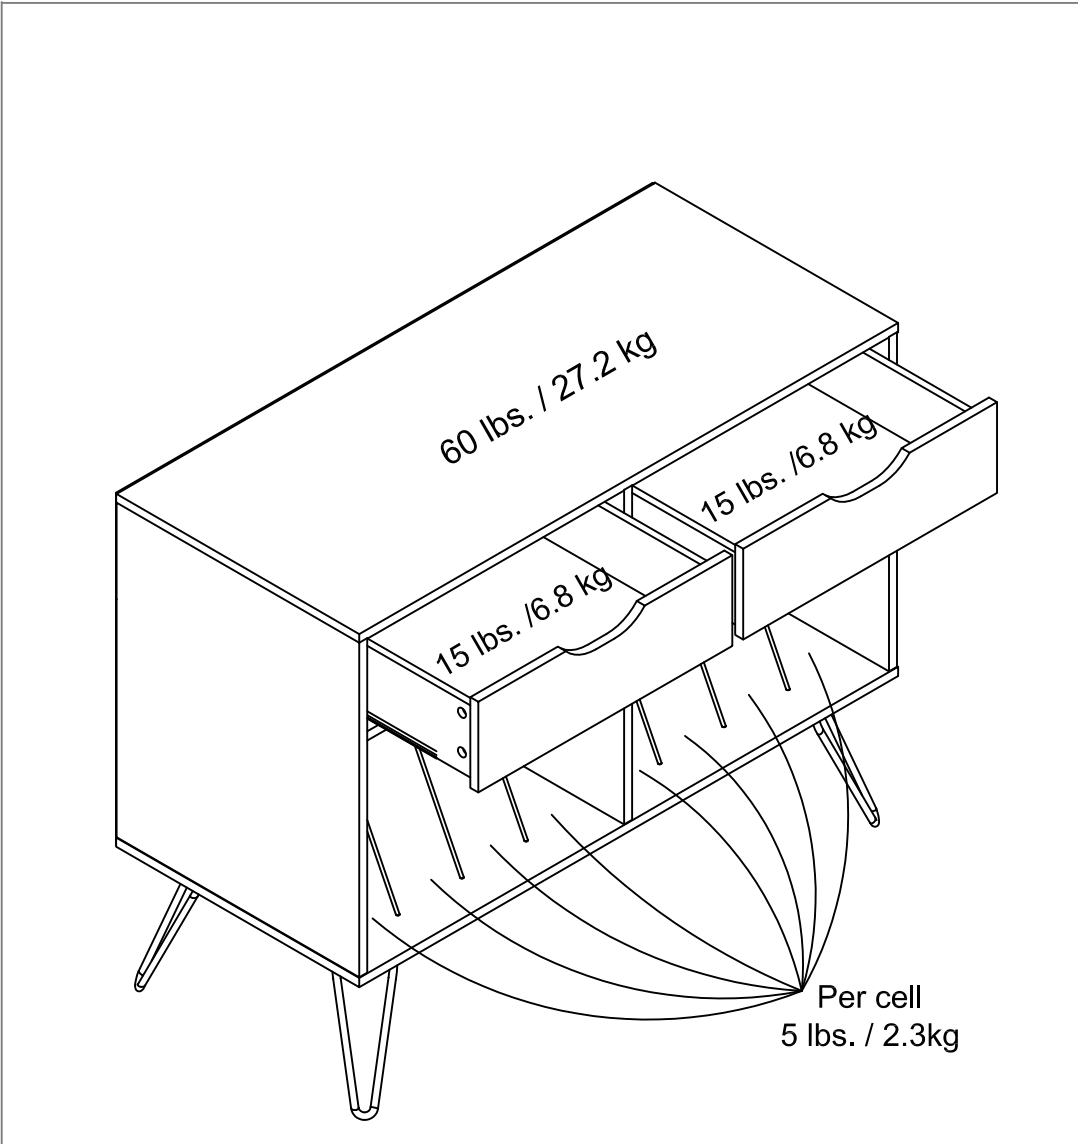

1323015COM - Double Listening Station

Finish: White & Walnut

Wood Breakdown:
 PB 83% & MDF 6%.
 Total storage: 17.9 cubic feet

Overall Product Size:
 39.7" W x 18" D x 31.8" H
 100.8cm W x 45.7cm D x 80.7cm H

Maximum Weight Capacities
 Unit Weight: 71.5lbs. (32.45 kg)