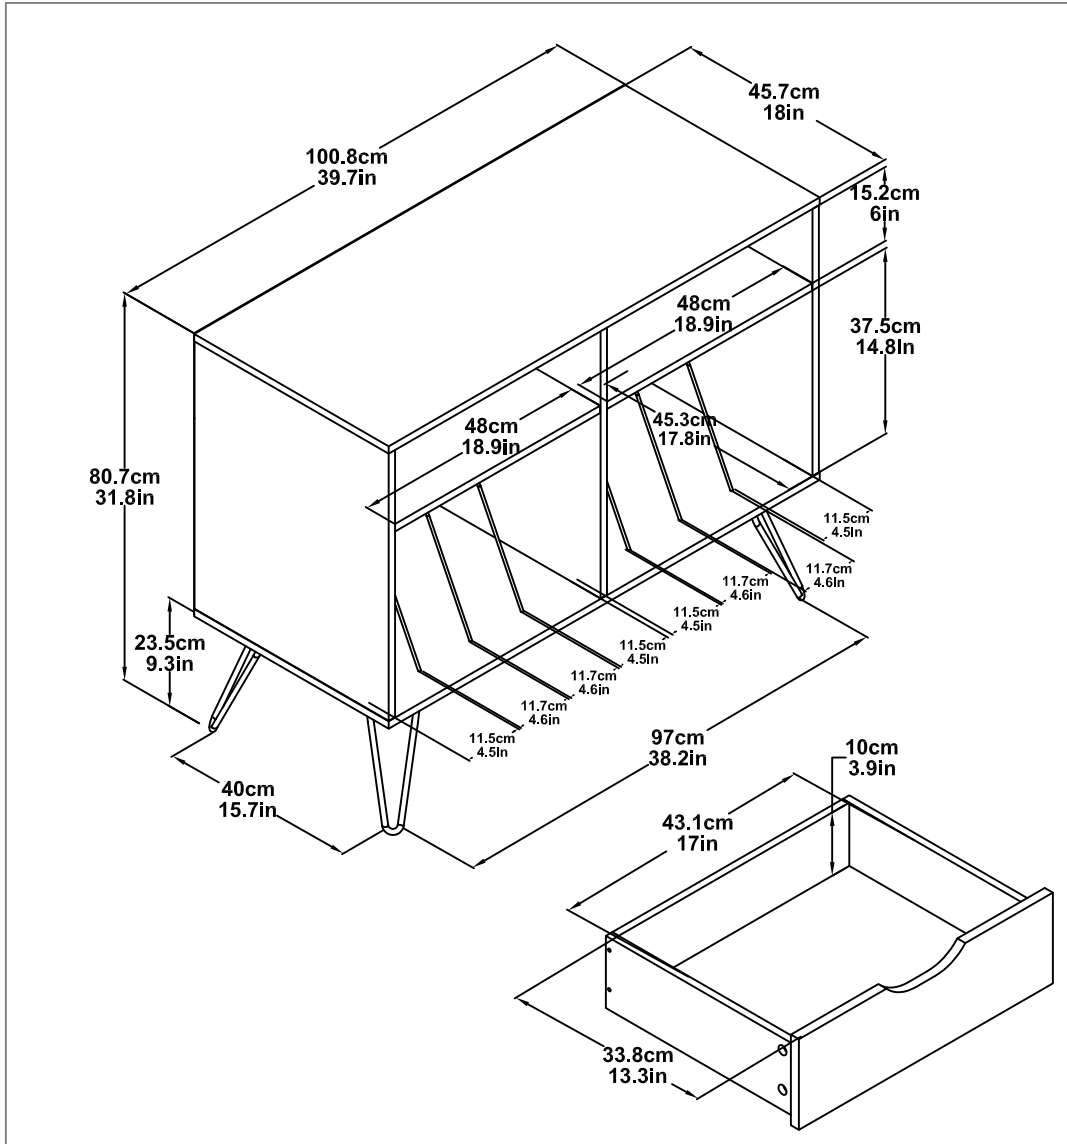

1323015COM - Double Listening Station

Finish: White & Walnut

Wood Breakdown:
 PB 83% & MDF 6%.
 Total storage: 17.9 cubic feet

Overall Product Size:
 39.7" W x 18" D x 31.8" H
 100.8cm W x 45.7cm D x 80.7cm H

Maximum Weight Capacities
 Unit Weight: 71.5lbs. (32.45 kg)